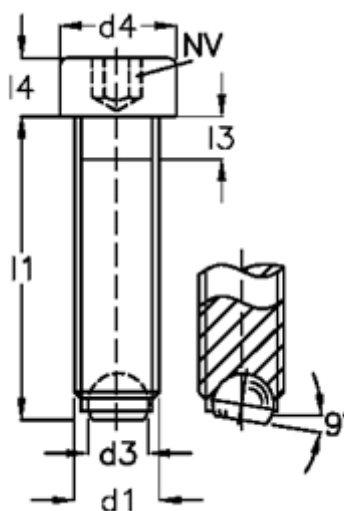

Data Sheet

Article number: 2092763811A
Description: E+G Screws with ball
GN 606-M8-20-BN

Measures

d1	= M8
d2	= 5.5
d3	= 4.5
d4	= 13
Internal hexagon	= 6.0
l1	= 20
l3	= 3.5
l4	= 8